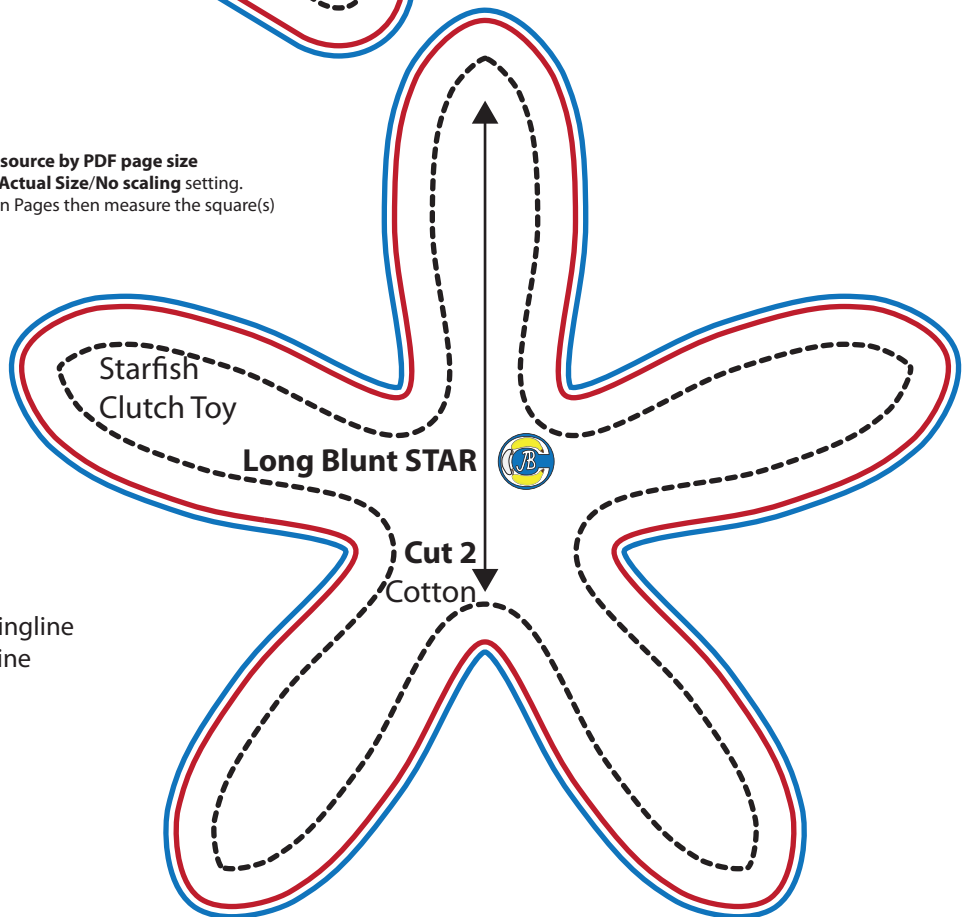

Pattern Section

Just Bananas Over Soft Toys

"Starfish"

Starfish Clutch Toy Sewing Pattern PDF
Copyright JB 2016 - 2018

Test Squares
measuring
outside to outside
Blue = 1" x 1"
Red = 2.5 x 2.5 cm

Choose paper source by PDF page size
and select a 100%/Actual Size/No scaling setting.
Print ALL the Pattern Pages then measure the square(s)

Key:
Blue = 0.25 inch Cuttingline
Red = 5 mm Cuttingline